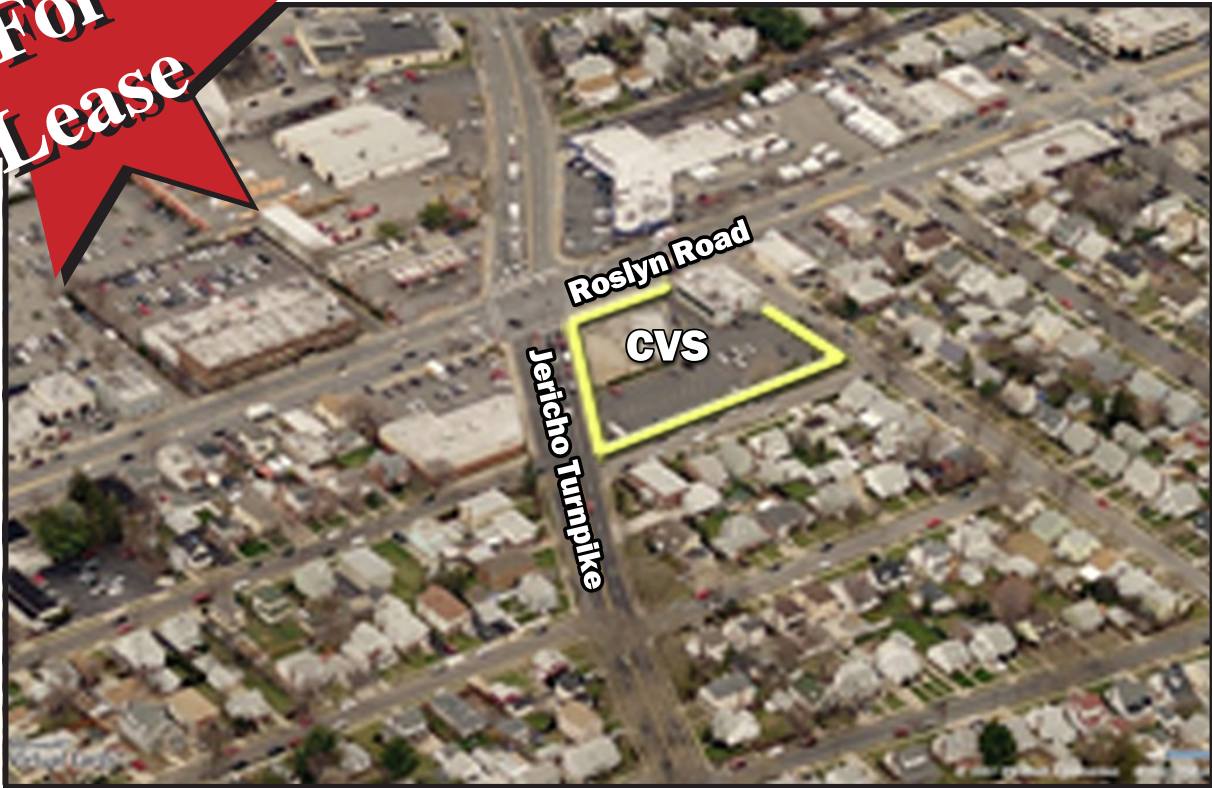

17 Jericho Turnpike

Mineola, NY

Address:	17 Jericho Turnpike, Mineola		
Available:	1.33 Acres		
2005 DEMOS:	<u>1-Mile Radius</u>	<u>3-Mile Radius</u>	<u>5-Mile Radius</u>
Population:	26,898	150,621	445,167
Avg HH Income:	\$88,485	\$111,804	\$98,631
Lease:	---		
Taxes:	---		
Details:	Another CVS location		

No representation is made or shall be made to the accuracy of the information herein and is submitted to errors, omissions, changes, and withdrawals-all without notice

17 Jericho Turnpike

Mineola, NY