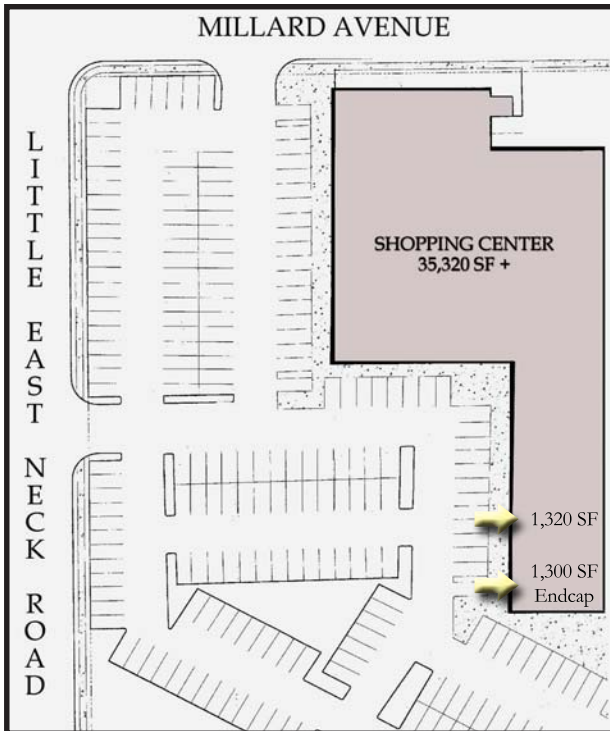

369 Little East Neck Road

West Babylon

Island Associates Real Estate Inc.